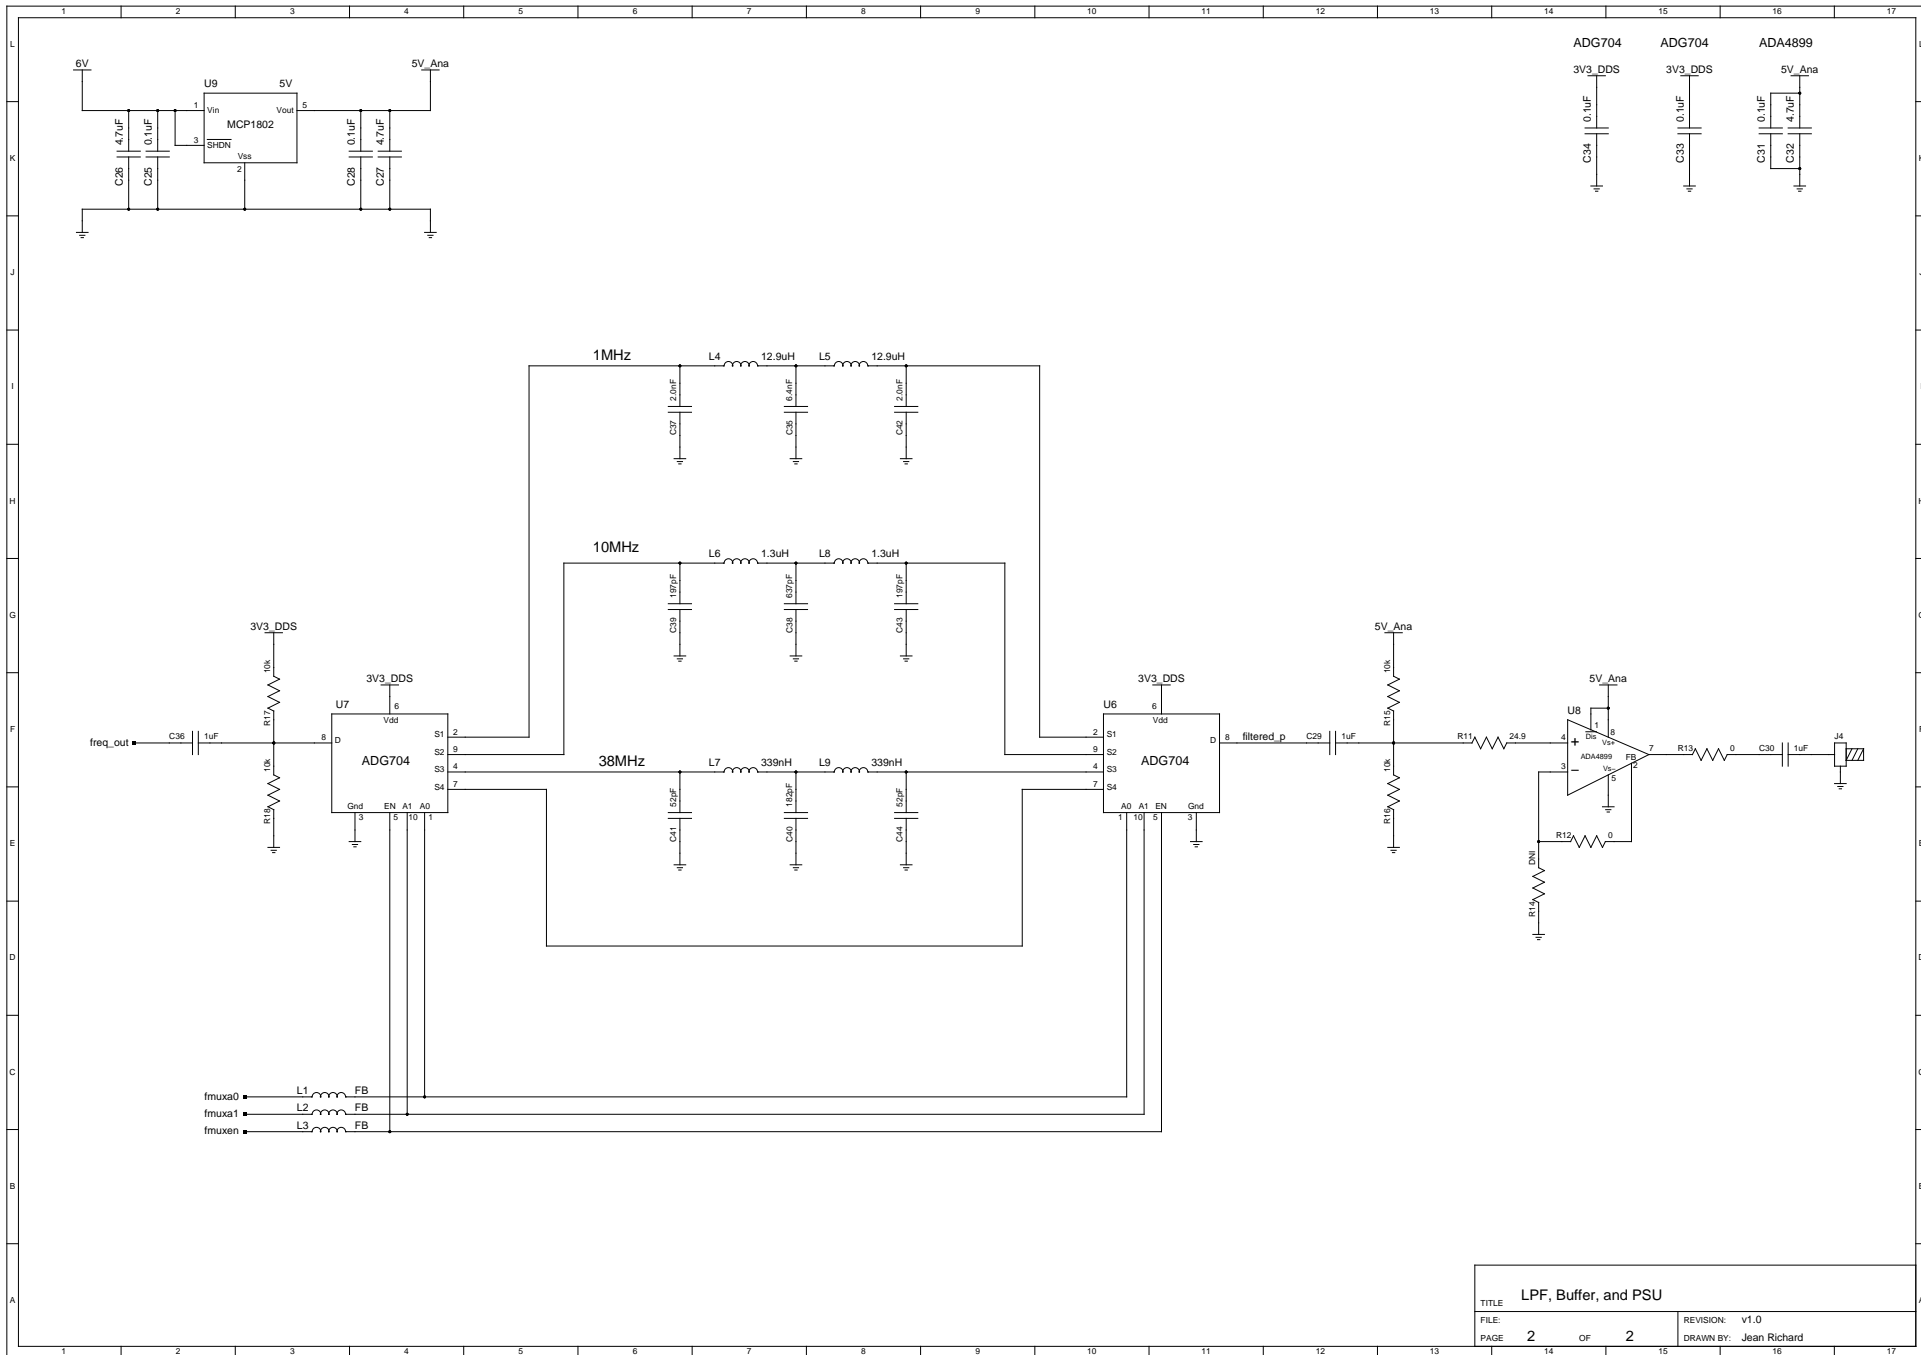

| | | | |
|-------|--------|------------------------------|--------------|
| TITLE | | PSU, MCU, DDS, and Interface | |
| FILE: | | REVISION: | v1.0 |
| PAGE | 1 OF 2 | DRAWN BY: | Jean Richard |

| | | |
|-----------|----------------------|------|
| TITLE | LPF, Buffer, and PSU | |
| FILE | | |
| PAGE | 2 | OF 2 |
| REVISION: | v1.0 | |
| DRAWN BY: | Jean Richard | |